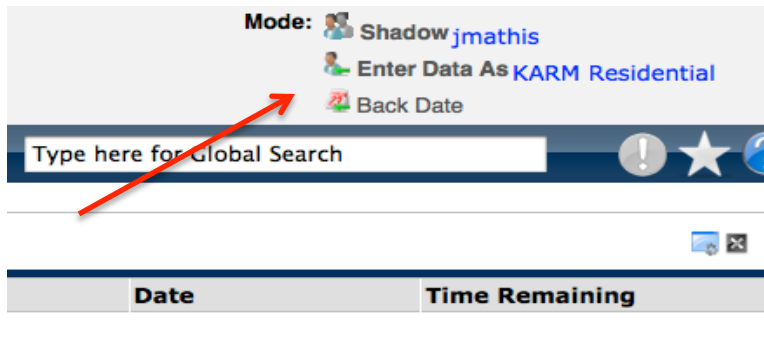

## KNOXHMIS "ENTER DATA AS" Training

This is easy to do...When you log in, you will default to KARM Serenity. As you see in image 1:

To change this to KARM Residential, all you need to do is:

(1) Go to "Enter Data As" on the top right of your screen and click. See Image 2: